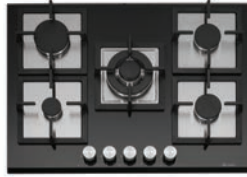

C871GBK **£320**

- > 680mm width
- > Cast iron pan supports
- > Flame safety device
- > 5 zones