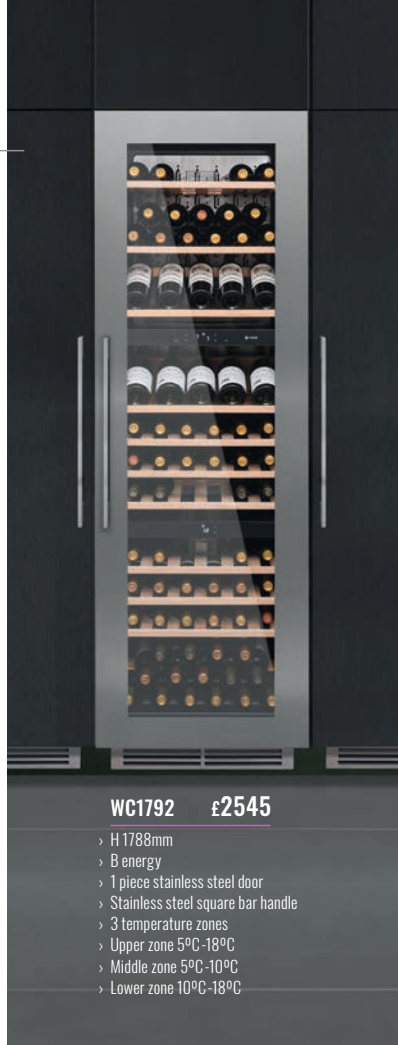

WC1792 **£2545**

- > H 1788mm
- > B energy
- > 1 piece stainless steel door
- > Stainless steel square bar handle
- > 3 temperature zones
- > Upper zone 5°C-18°C
- > Middle zone 5°C-10°C
- > Lower zone 10°C-18°C