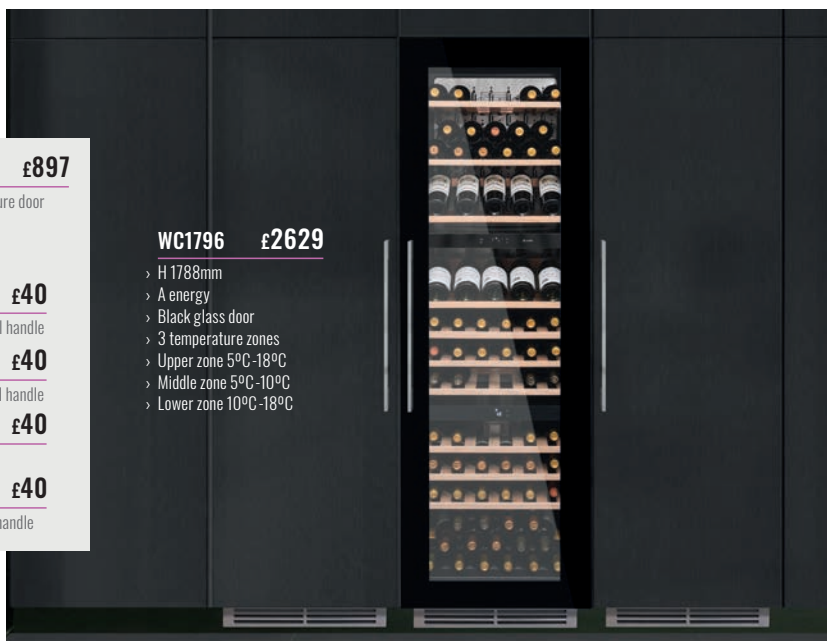

SSDOOR177 **£897**

- > Stainless steel furniture door
- > 1788 x 595 x 20mm
- > Suitable for RiL1795 and RiF1795

HANDLE4 **£40**

- > Curved stainless steel handle

HANDLE7 **£40**

- > Square stainless steel handle

HANDLE7BK **£40**

- > Square black handle

HANDLE8 **£40**

- > Sense Square black handle

WC1796 **£2629**

- > H 1788mm
- > A energy
- > Black glass door
- > 3 temperature zones
- > Upper zone 5°C-18°C
- > Middle zone 5°C-10°C
- > Lower zone 10°C-18°C