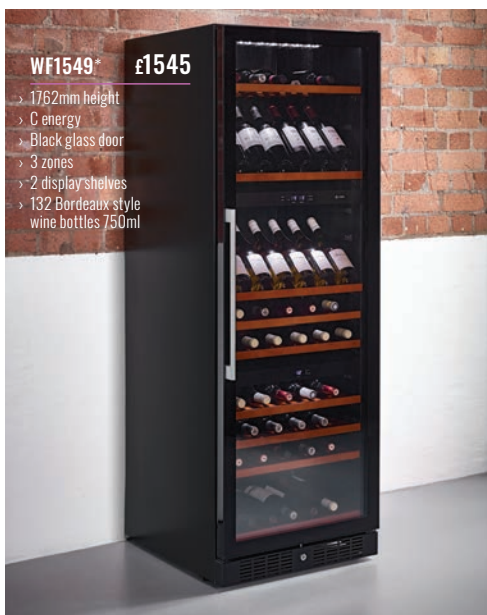

FREESTANDING WINE CABINETS

WF1549* **£1545**

- > 1762mm height
- > C energy
- > Black glass door
- > 3 zones
- > 2 display shelves
- > 132 Bordeaux style wine bottles 750ml