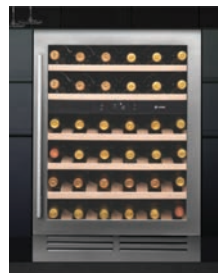

Wi6133 £855

- > 595mm width
- > B energy
- > 1 piece stainless steel door
- > 2 zones 5°C-10°C and 10°C-18°C
- > Adjustable height to fit 100-150mm plinth